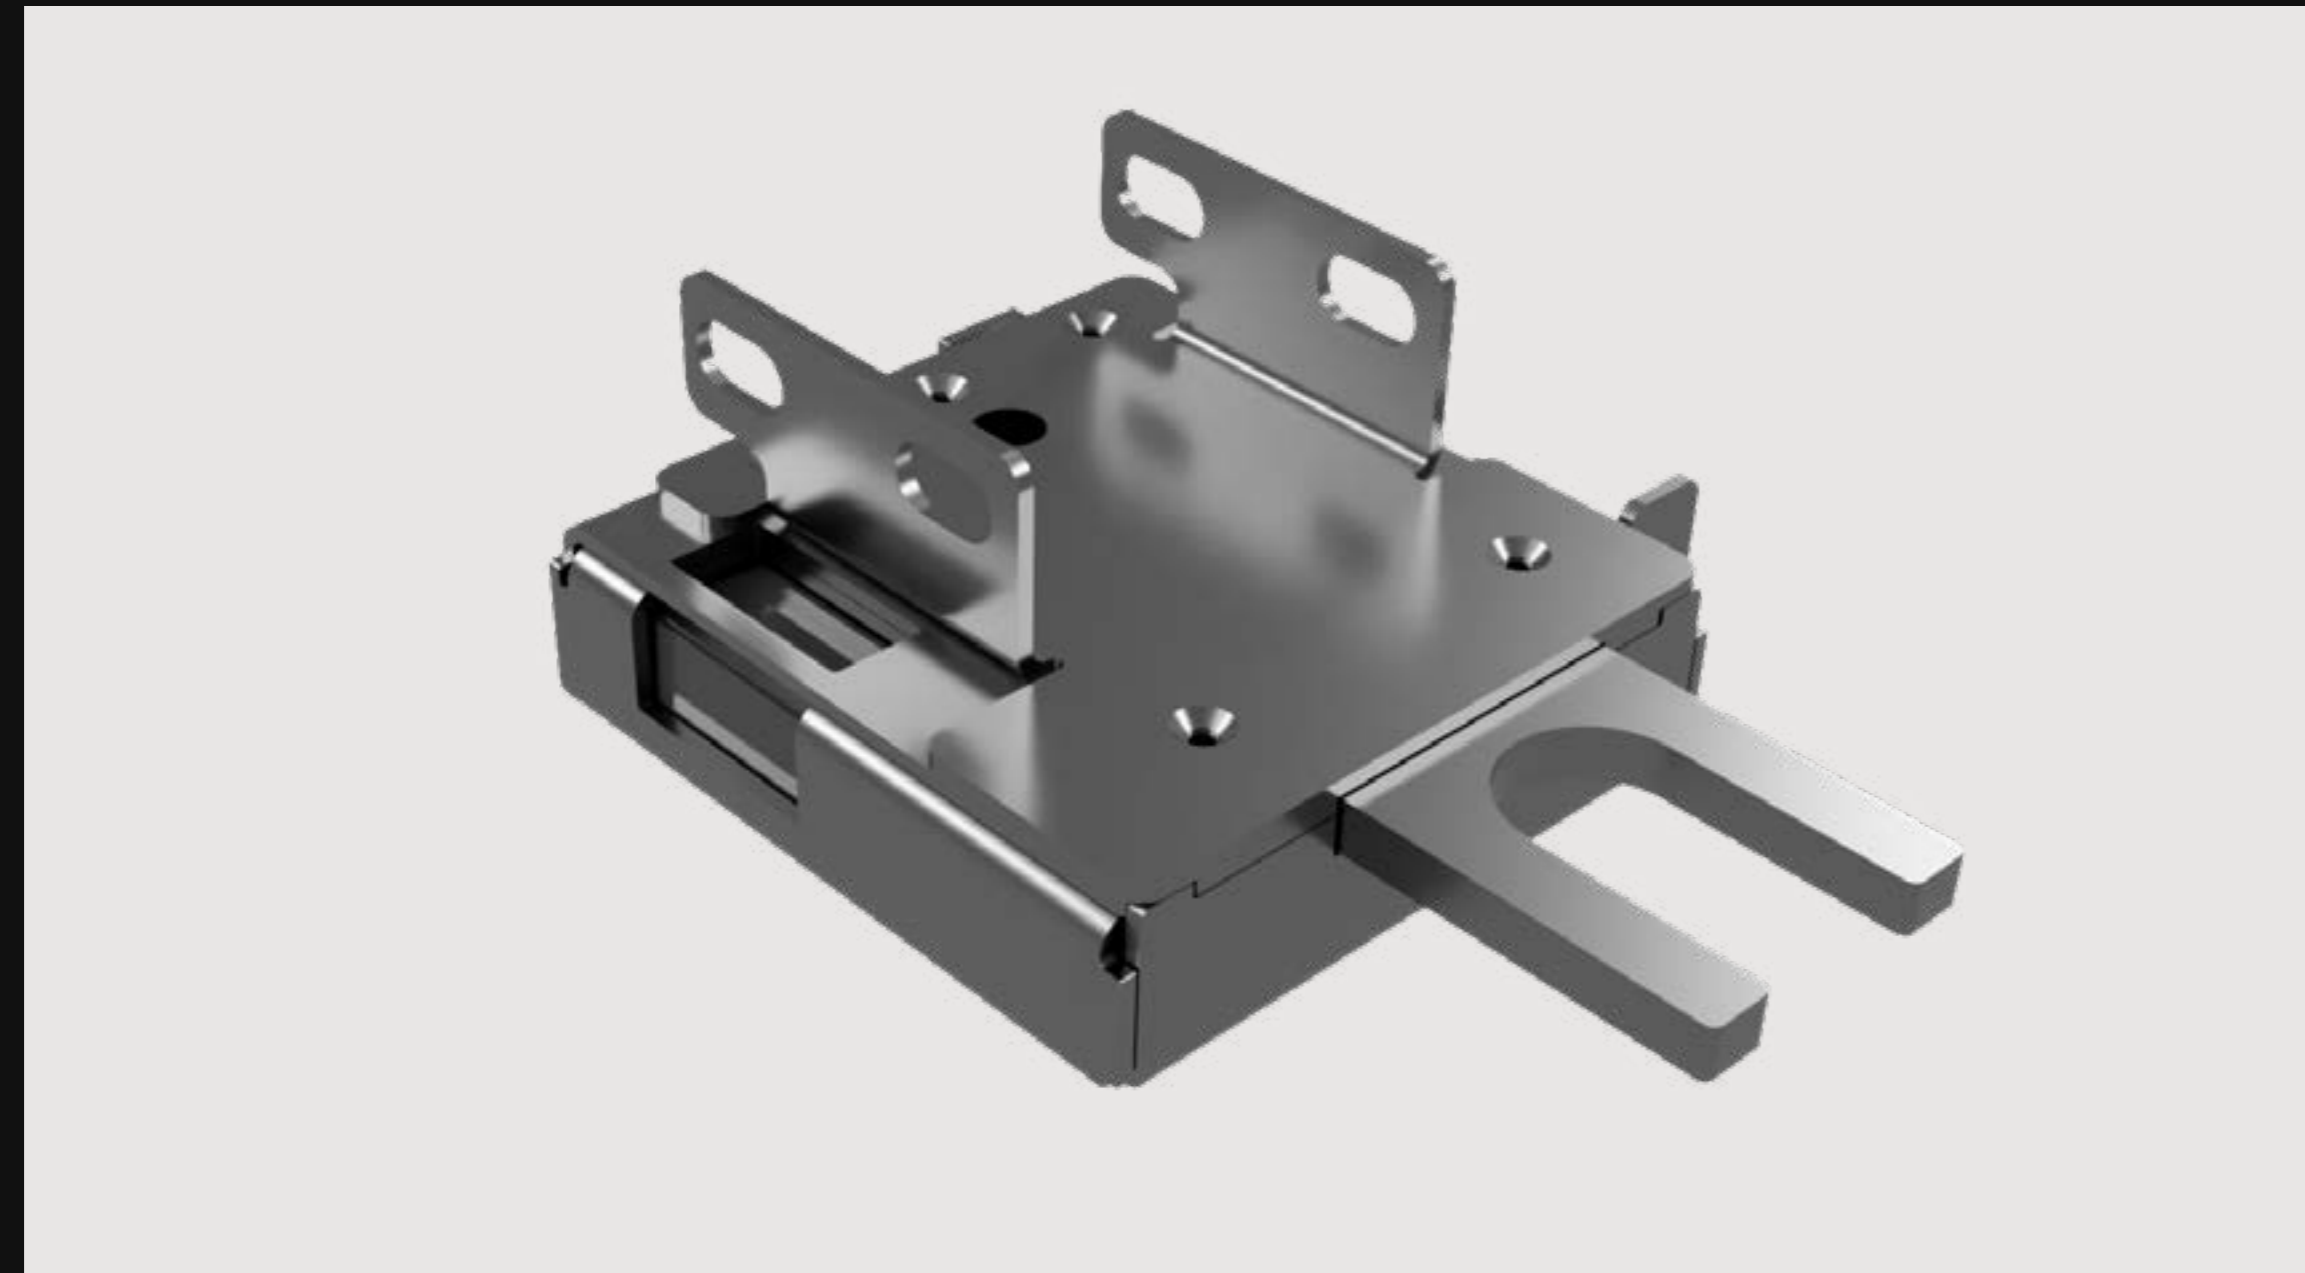

Smart Trailer Locks

Smart Trailer Lock Base

Unlocking method

Bluetooth

Localisation

Via mobile phone

Standby time

upto 18 months

Charging

Extern or via cable harness

Smart Trailer Lock Pro

Unlocking method

Bluetooth

Keypad

Lokalisation

4G / GPS

Standby time

upto 12 months

Charging

Extern or via cable harness