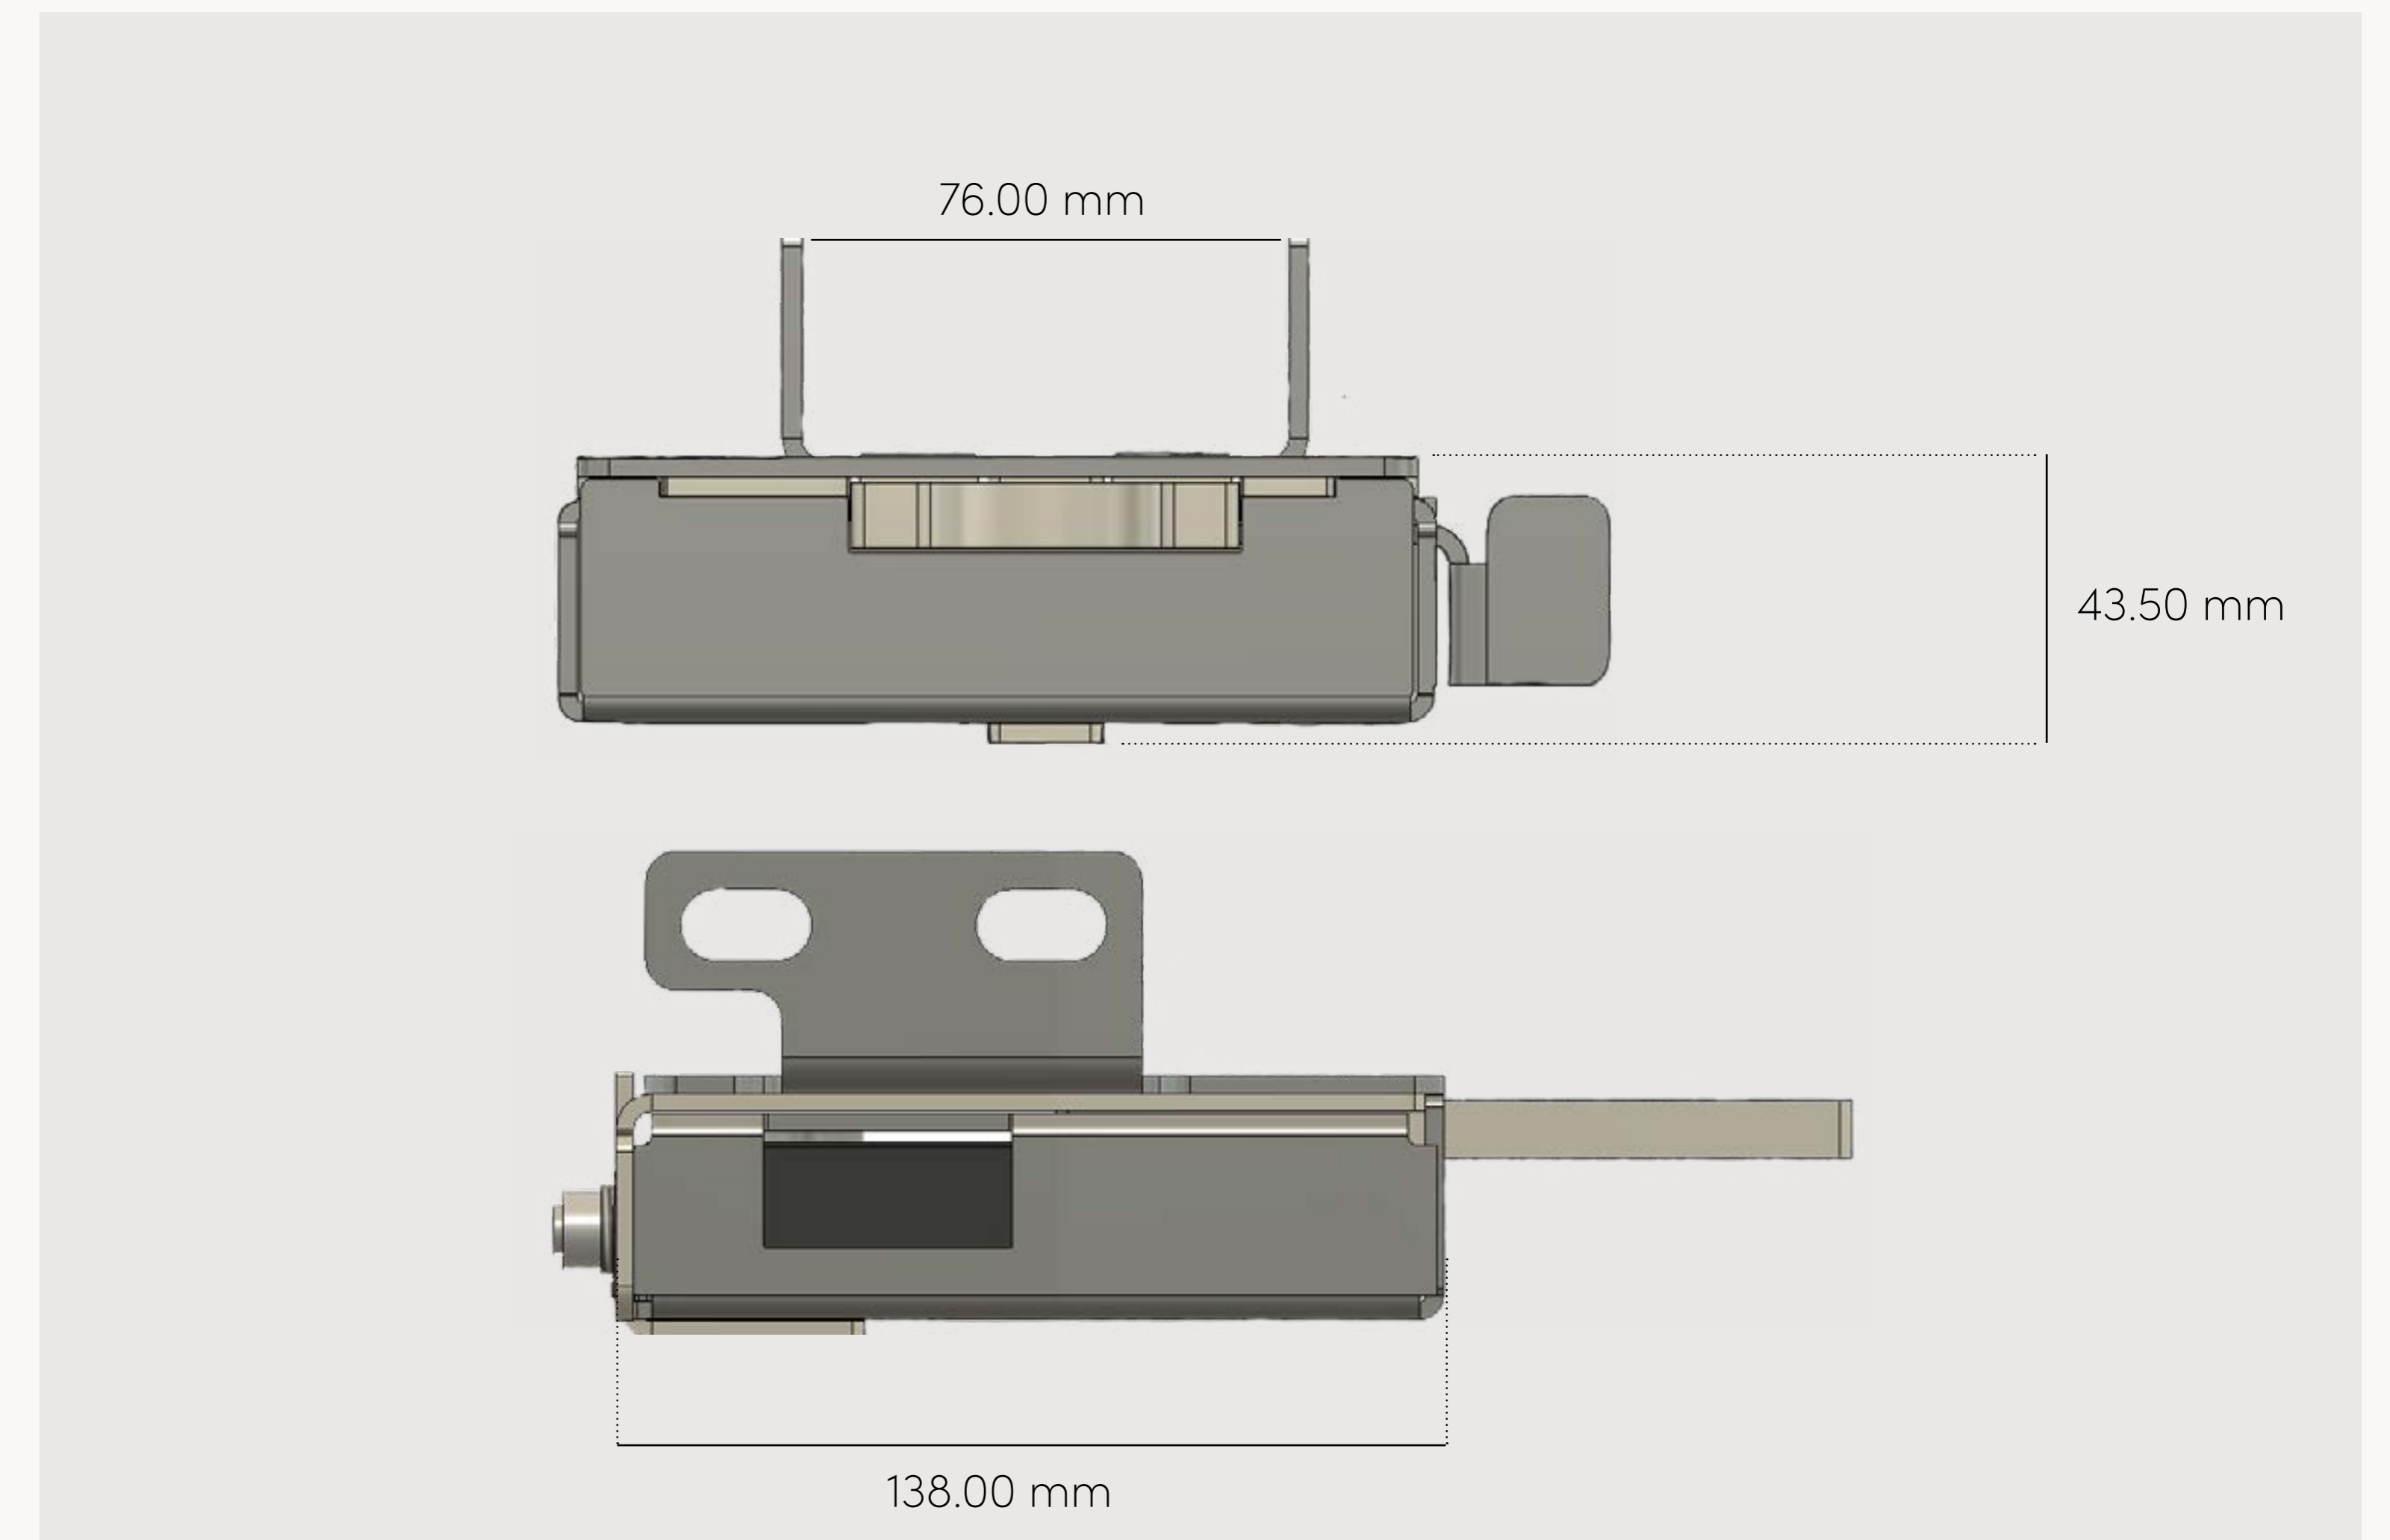

Standby time

upto 12 months

Charging

Extern or via cable harness

Dimensions

Usage

Standby	upto 18 months
Charging	5V @ 1A
External charger	220-230V / 50-60 HZ

Composition